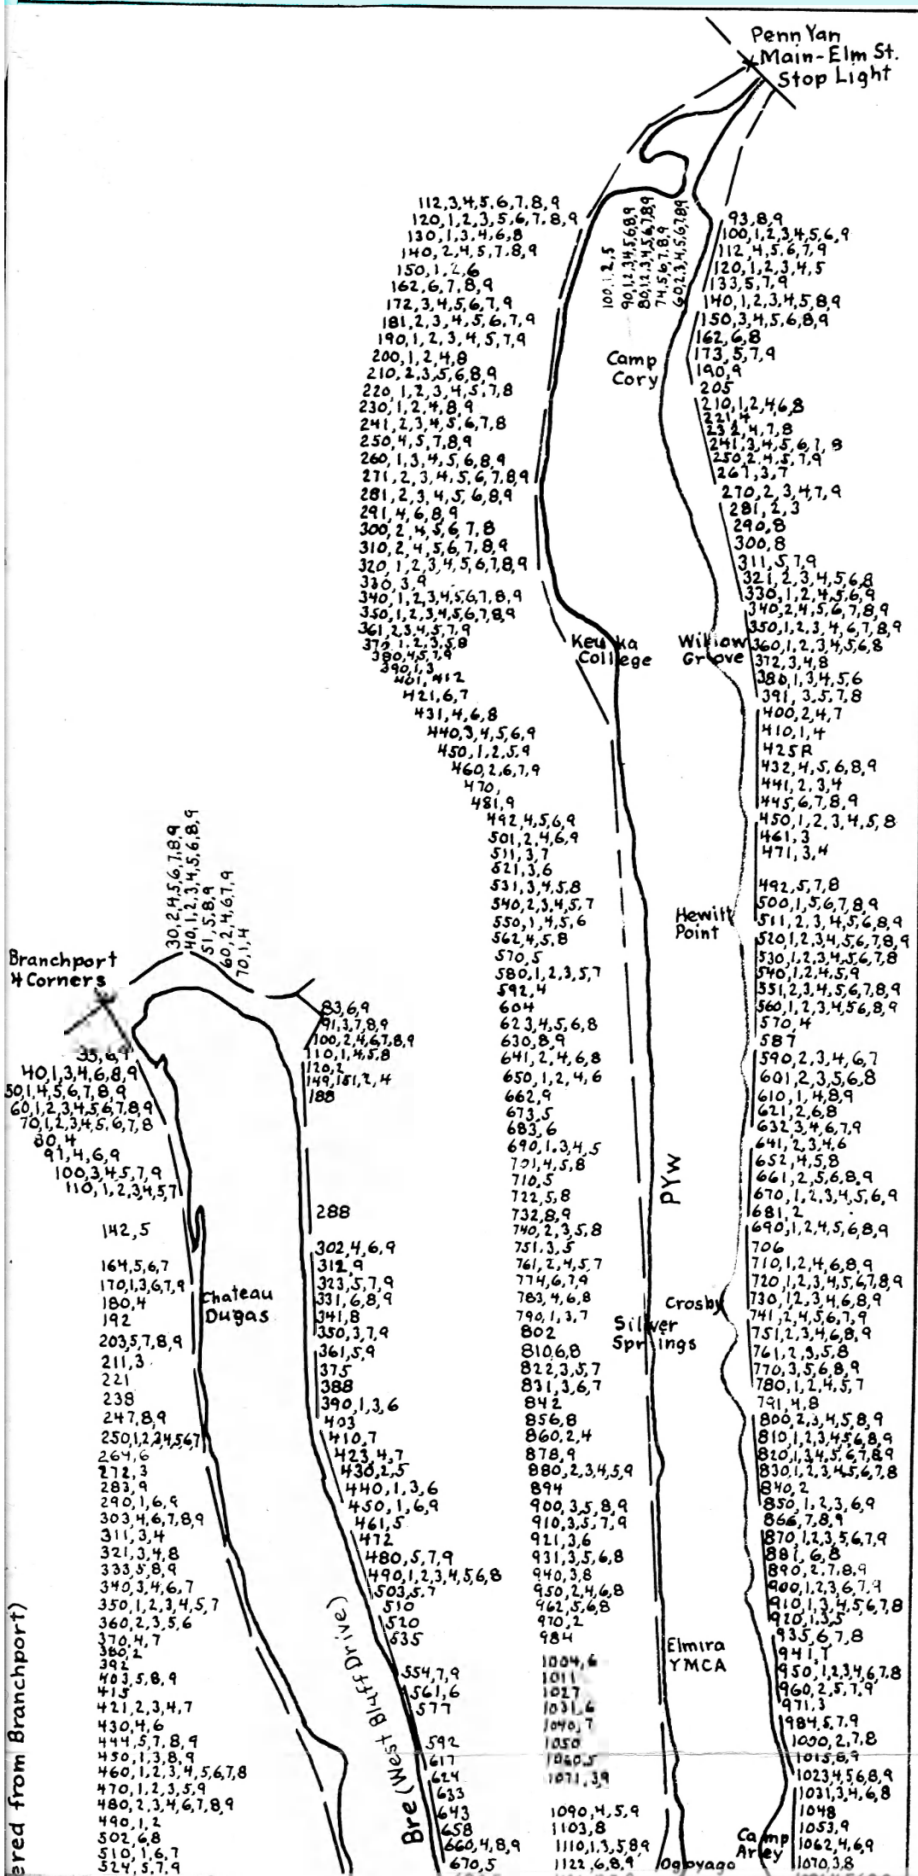

WELDON

Funeral Home, Inc.

Completely

Air-Conditioned

Off Street Parking

Penn Yan

102 Main St.

536-3355

Dundee

58 Seneca St.

607-243-5599

CLARKS

Boat Livery

54 Hammondsport

West Lake Road

Bill McMinn

EVINRUDE MOTORS

STARCRAFT BOATS

MOONY TRAILERS

SALES and RENTALS

Phone

569-2633